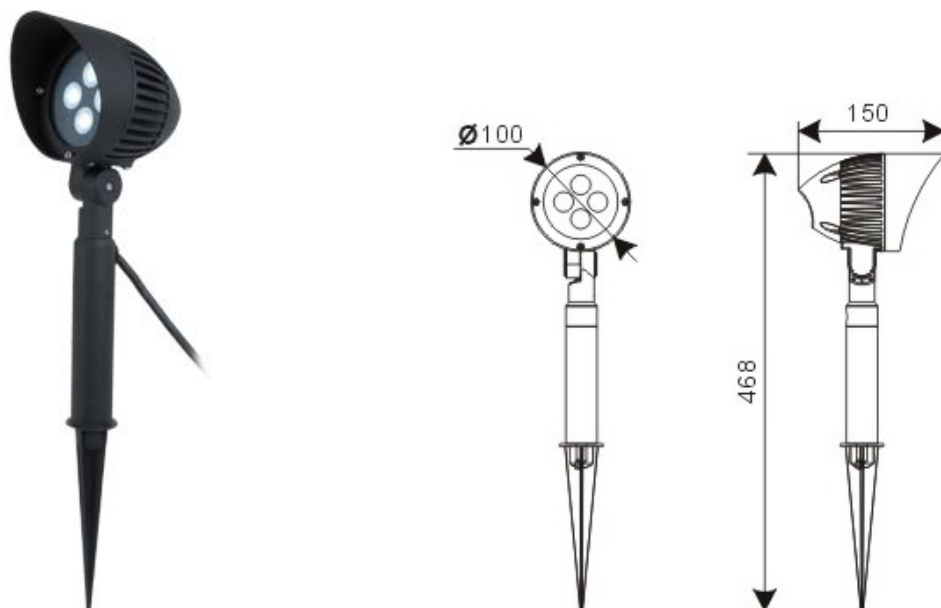

LED Exterior Lighting – LR-E00015

Model No.	LR-E00015
LED Type	CREE XP
LED Q'TY.	4
Beam Angle	30°
Minimum luminous flux(lm)	360
Voltage	120-240V
LED Watt	4W
Environmental Temperature	- 20~60°C
Environmental Humidity	0%-95%
Safety Class	I
Safety Type	IP65
Material	Aluminium
Driver	Included